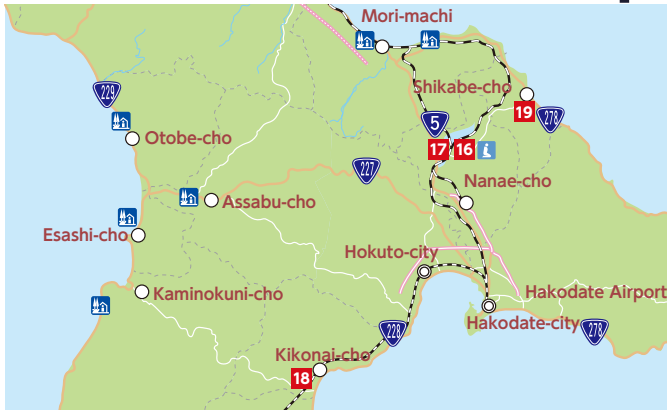

About Pictogram

Vegetarian
The restaurant offers Vegetarian options

Prayer Space
There is a space for prayer

Reservation required
For groups of 3 or more, reservation is requested by the previous day

Take Away
Take away available

Muslim Welcome
The restaurant offers Muslim welcome dishes

Oriental Vegetarian
The restaurant offers Oriental Vegetarian options

English OK
There is an English speaking staff and an English menu

South Hakodate Area Map