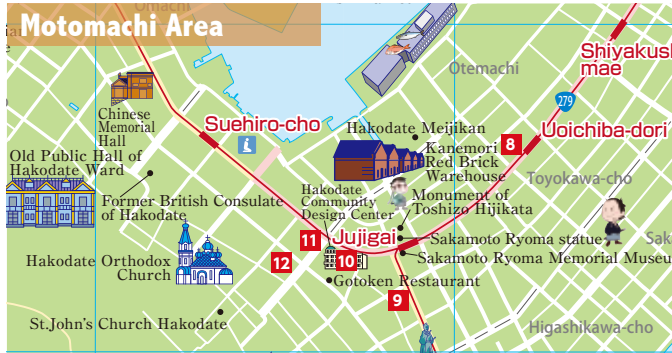

Hakodate Area Map

Prayer Space

Hakodate University
Satellite Campus
函館大学ベイエリアサテライト
22-17,Suehiro-cho,Hakodate
☎0138-21-4110
OPEN 10:00~17:00

Weekdays and Public Holidays

Friendly Bear

Open all year-round

Activity

Roadside station
Shikabe Kanketsusen Park
道の駅しかべ観音公園
18-1,Shikabe-cho,shikabe
☎01372-7-5655